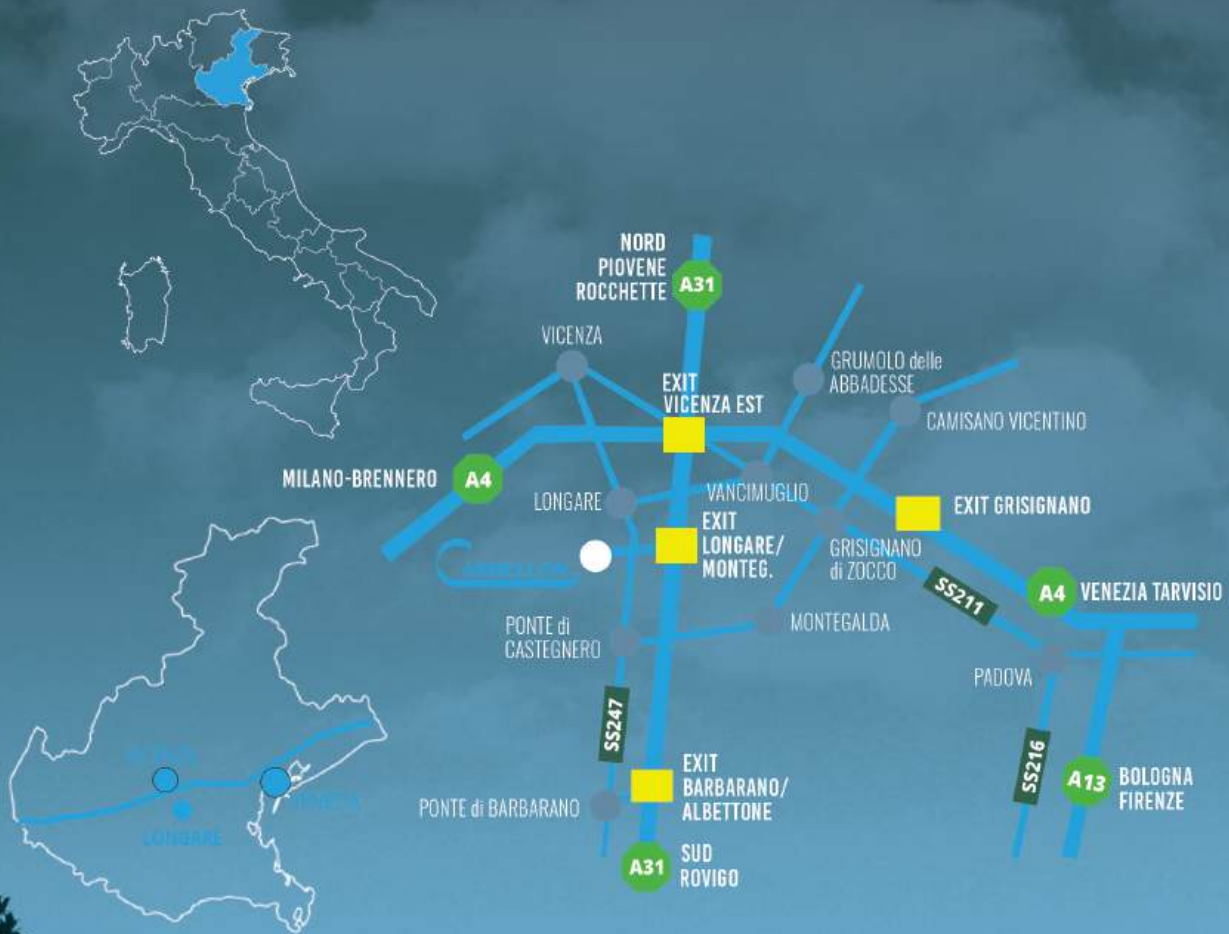

Contact: Tel: +39 0444 953165
+39 0444 953178
+39 0444 953299
E-mail: cabrellon@cabrellon.it

Cabrellon Srl

Via dell'Artigianato, 37-34-41 (Z.A.)
36023 LONGARE (VI) ITALY
Website: www.cabrellon.it